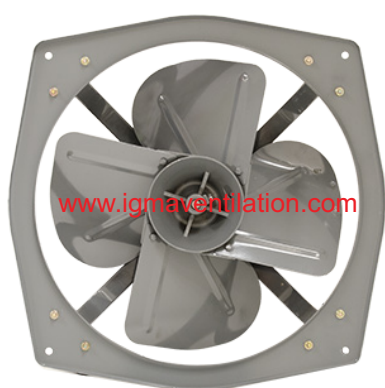

IGMA VENTILATION

IGMA HEAVY DUTY EXHAUST FAN 24" / 600mm 110 Volt

Article Name	Uranus Heavy Duty Exhaust Fan 24" / 600mm 110Volt
Article Number	0202044
Color	Grey

Fan Diameter		Speed	Phase	Power	Current	Voltage	Frequency	Sound Level	Air Pressure	Max Free Airflow	
mm	inch	rpm	Qty	Watt	Ampere	Volt	Hz	dB(A)	Pa	m3/hr	cfm
600	24"	900	1	330	2,50	110	50	60	110	8700	5120